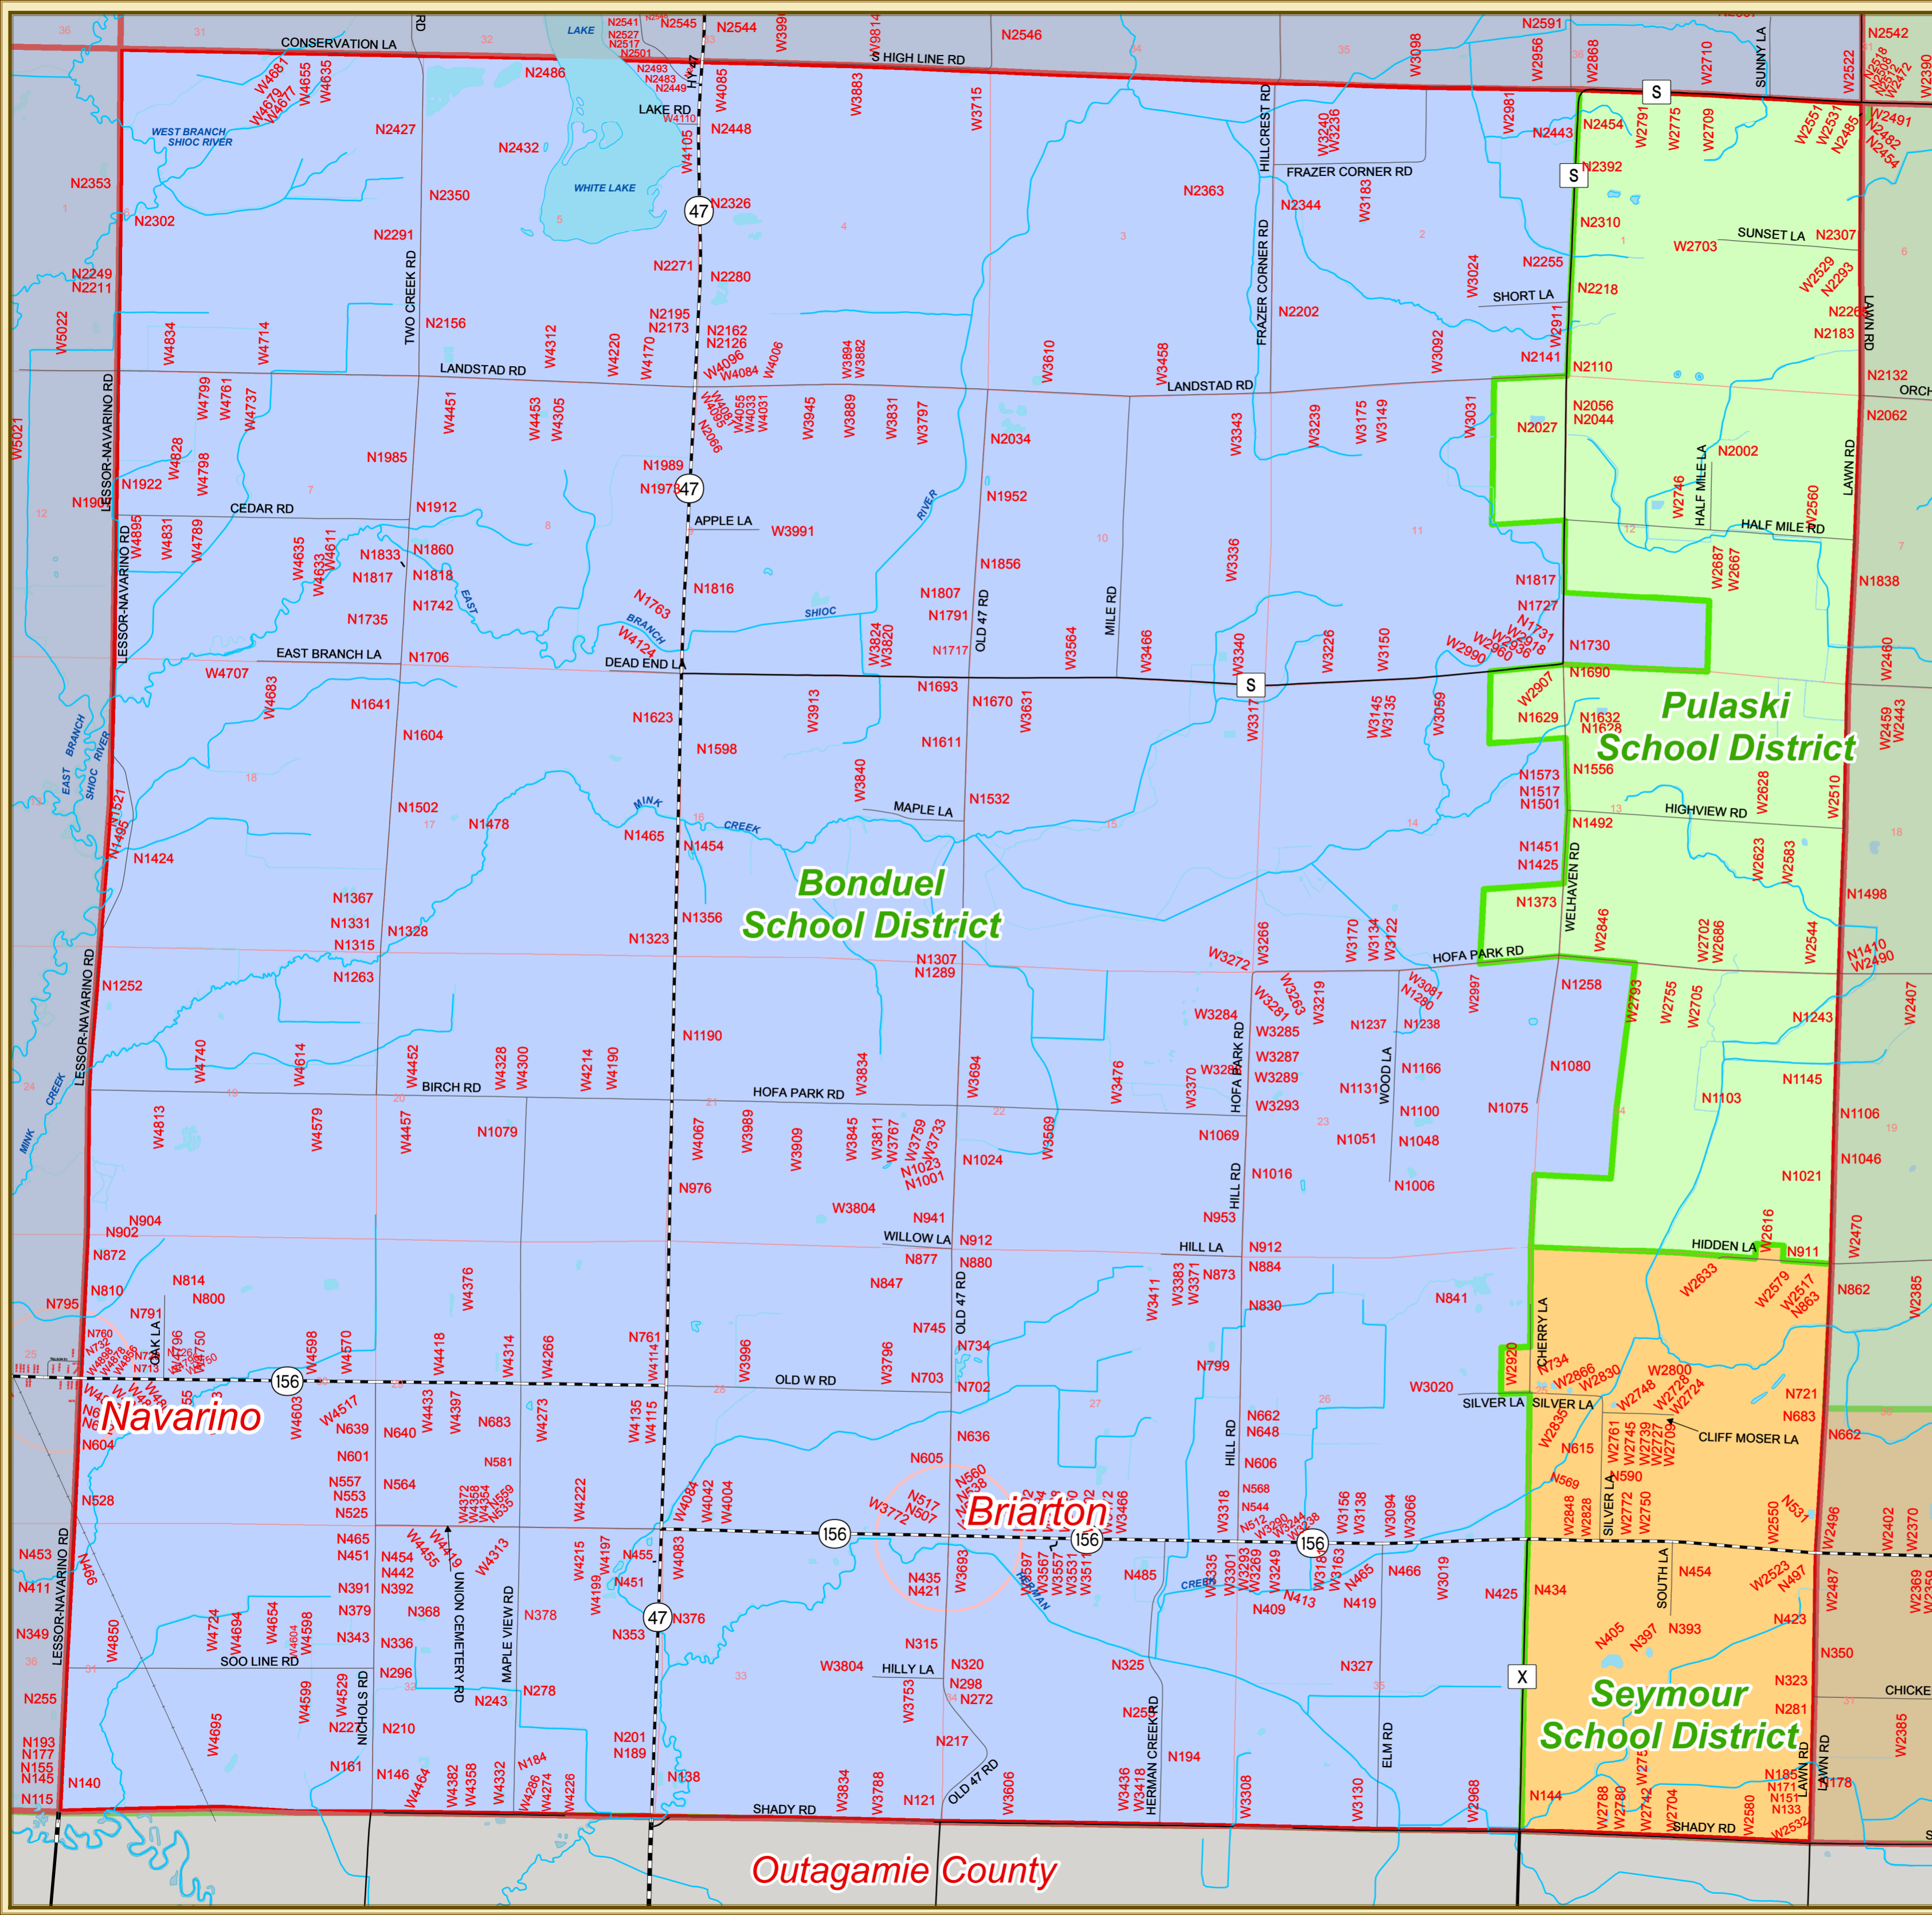

Town of Lessor

2019 School Districts

**School District boundary lines and labels are depicted in green.*

Information depicted on this map was interpreted from digital orthophotography and various other land records. An attempt was made to accurately represent the information shown hereon, however, recent changes in the physical and cultural landscape many not be represented. This map is intended for planning and general use only. Please refer to the original source documents for detailed information. If you have any questions or discover any discrepancies on this map, please contact the Shawano County Technology Services Department: 715-526-4614.

Cartography: David Poffinbarger, GIS
Shawano County GIS
Coordinator/LIO
Date: 11 January 2019

Outagamie County